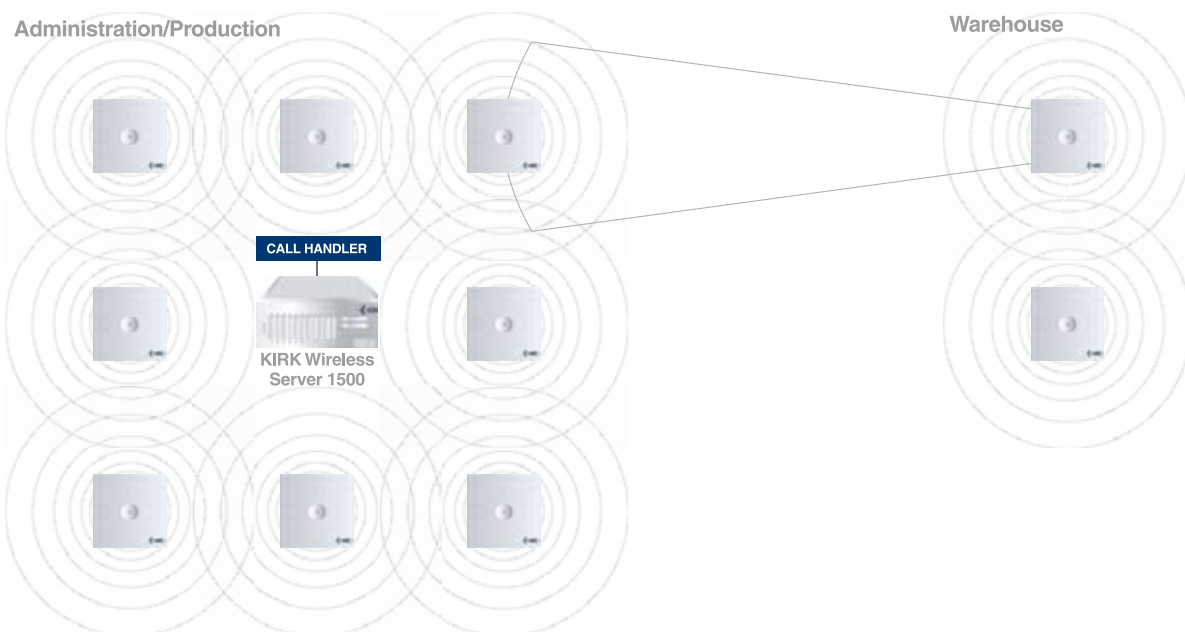

Base stations take the signal into the different areas. Each base station enables 4 simultaneous conversations within its coverage area. The number of simultaneous conversations can be increased by adding base stations.

Repeaters are used to expand the coverage area of a base station or take the signal into areas where cabling is difficult.

Coverage can be directed in a certain direction by cascading repeaters. Up to three repeaters can be placed in cascade formation.

The example shows an installation in a business with two separate buildings.

Base stations provide the coverage in the main building. The KIRK solution offers a cableless link into the second building. A KIRK repeater is wireless and does not need physical connection to the Wireless Server or a base station .

The telephone system is extended into the second building using a base station-repeater link. Within the building repeaters are cascaded to achieve the required coverage.

The KIRK Wireless Server 1500 works with all series of KIRK handsets and the DECTfone DF10 handset.